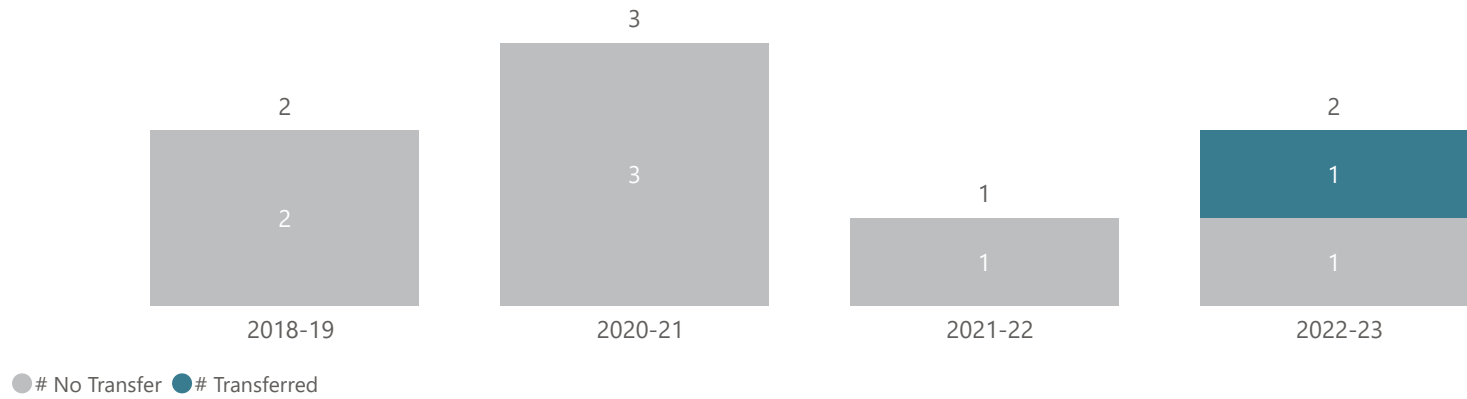

Website Development and Mgmt - CERT

2022-23 Graduates & Transfers

Average Age 24	Average GPA 3.87	# of Individual Grads 2	# of Grad Transfers 1	% of Total Grads 50.0%

No Transfer and # Transferred by Grad Year

Top Transfer Institutions & Transfer Majors (2018-19 - 2022-23)

Top Transfer Institutions

BELLEVUE UNIVERSITY

1

SUNY BROOME COMMUNITY COLLEGE

1

Transfer Major

of Transfers

COMPUTER SCIENCE

1

WEB DEVELOPMENT

1