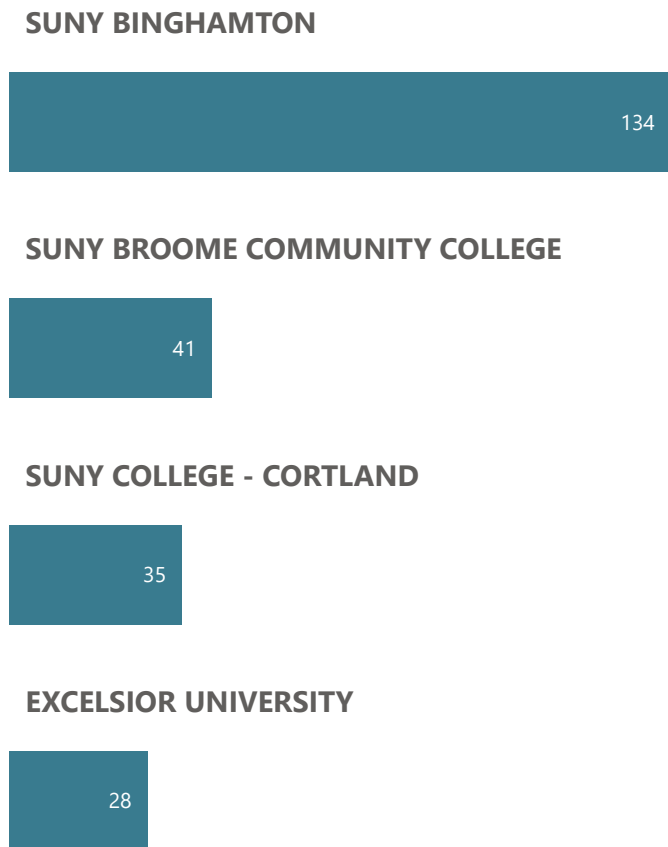

Transfer Major

of Transfers

Transfer Major	# of Transfers
PSYCHOLOGY	40
HUMAN DEVELOPMENT	23
NOT APPLICABLE	16
BA PSYCHOLOGY	13
BUSINESS ADMINISTRATION	11
BA HISTORY	8
BIOLOGY	8
UNDECLARED	8
CRIMINAL JUSTICE	7
INDIVIDUAL STUDIES	7
SOCIAL WORK	7
BA PHILOSOPHY POLITICS AND LAW	6
HEALTH STUDIES	6
BA ENGLISH LIT AND CREATIVE WR	5
HEALTHCARE MANAGEMENT	5
HUMAN SERVICES	5
NURSING	5