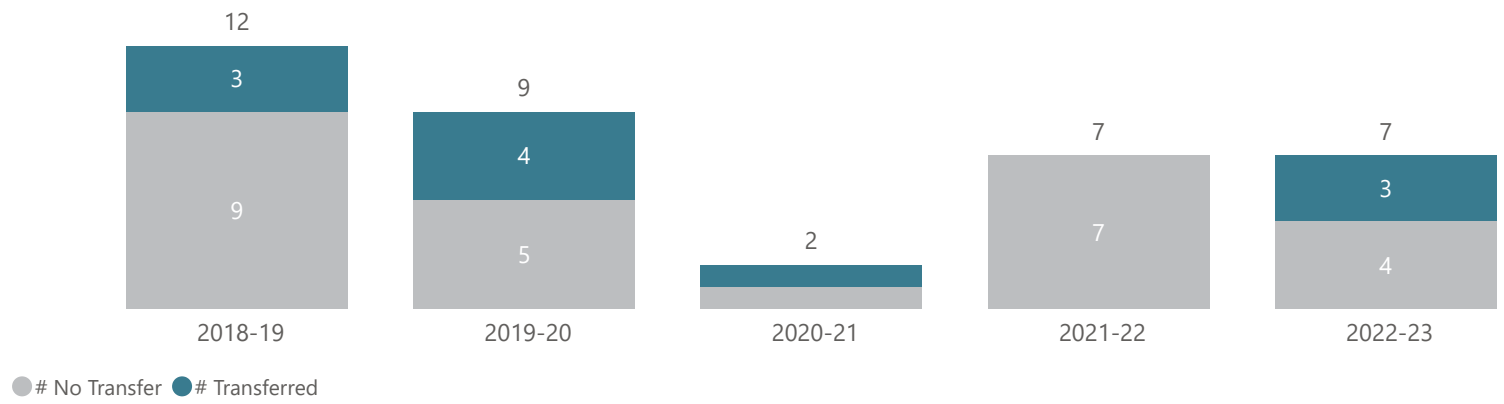

Computer Technology - AAS

2022-23 Graduates & Transfers

Average Age 25	Average GPA 3.11	# of Individual Grads 7	# of Grad Transfers 3	% of Total Grads 42.9%

No Transfer and # Transferred by Grad Year

Top Transfer Institutions & Transfer Majors (2018-19 - 2022-23)

Top Transfer Institutions

SUNY BROOME COMMUNITY COLLEGE	2
SUNY COBLESKILL	2
SUNY POLYTECHNIC INSTITUTE	2
SUNY UNIVERSITY AT BUFFALO	2

Transfer Major

of Transfers

Transfer Major	# of Transfers
COMPUTER SCIENCE	2
INFORMATION TECHNOLOGY	2
APPLIED COMPUTING	1
BUSINESS ECONOMICS	1
COMPUTER INFORMATION SCIENCE	1
COMPUTER INFORMATION SYSTEMS	1
ENGINEERING SCIENCE	1
INTENDED COMPUTER SCIENCE	1
NOT APPLICABLE	1
SCIENCE MATH TECHNOLOGY	1
VISUAL COMMUNICATION ARTS	1
WEB DEVELOPMENT	1