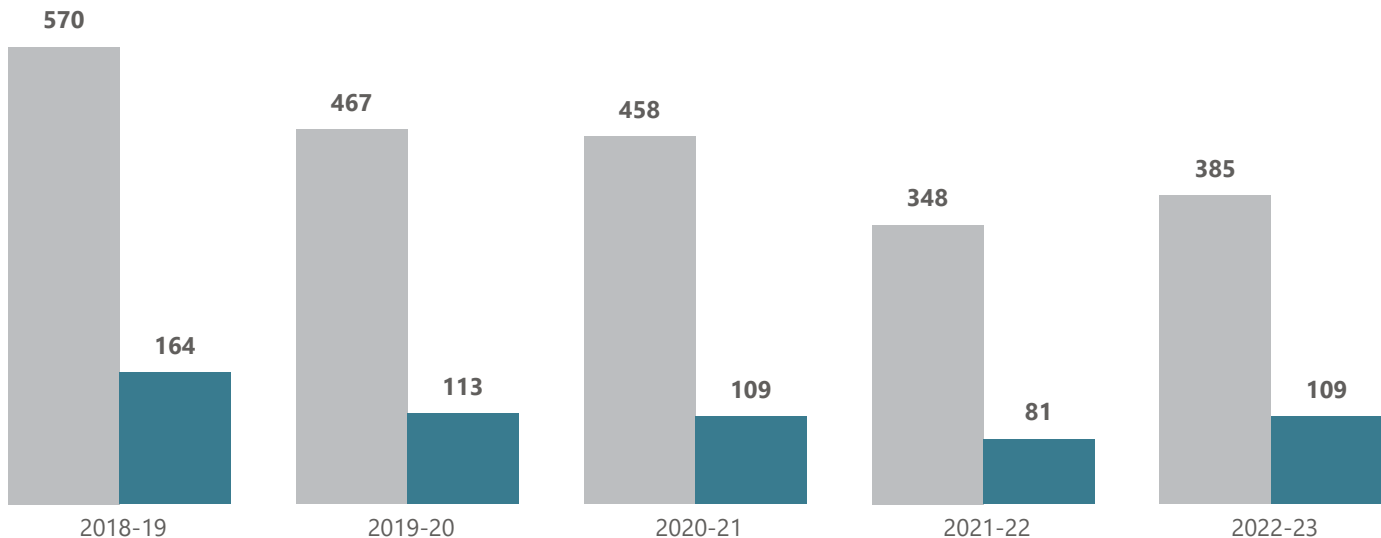

Total Graduates & Transfer Trends

● # of Individual Grads ● # of Grad Transfers