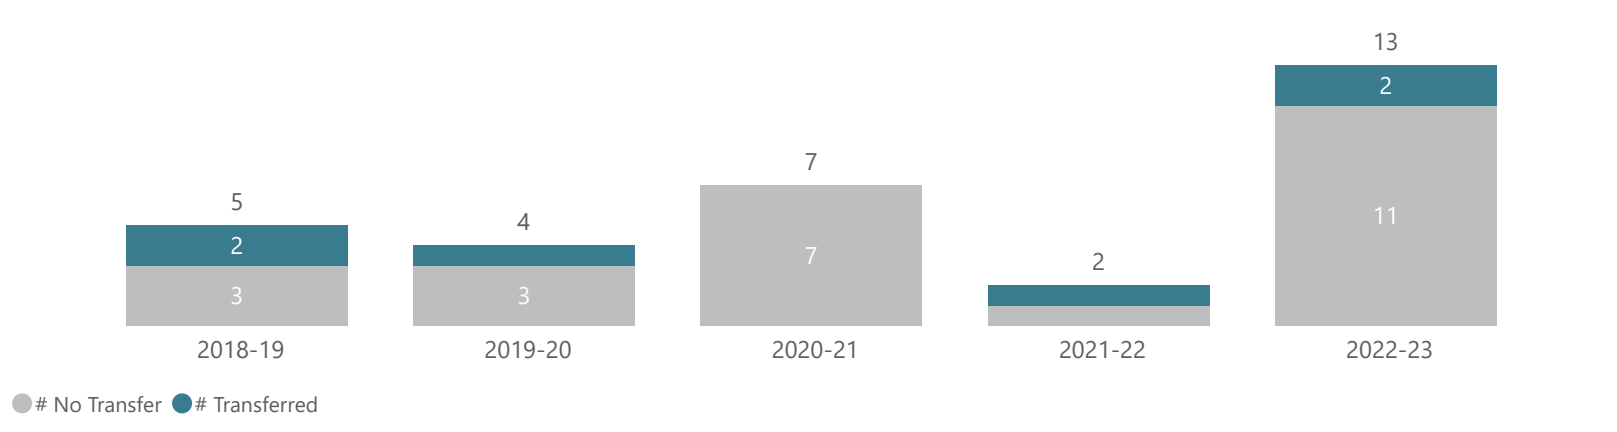

Paramedic - CERT

2022-23 Graduates & Transfers

Average Age 26	Average GPA 3.07	# of Individual Grads 13	# of Grad Transfers 2	% of Total Grads 15.4%

No Transfer and # Transferred by Grad Year

Top Transfer Institutions & Transfer Majors (2018-19 - 2022-23)

Top Transfer Institutions

SUNY BROOME COMMUNITY COLLEGE	5
SUNY BINGHAMTON	3
GATEWAY COMMUNITY AND TECHNICAL COLLEGE	1
SUNY COLLEGE OF TECHNOLOGY AT CANTON	1
SUNY MOHAWK VALLEY COMMUNITY COLLEGE	1
	1

Transfer Major	# of Transfers
NURSING	2
PARAMEDIC	2
BA PSYCHOLOGY	1
EMERGENCY MANAGEMENT	1
HEALTH SCIENCE TECHNOLOGY	1
INTEREST IN BIOLOGICAL SCIENCE	1
LA LIBERAL ARTS AA	1
NO PROGRAM	1
NURSING RN TO BS ONLINE	1