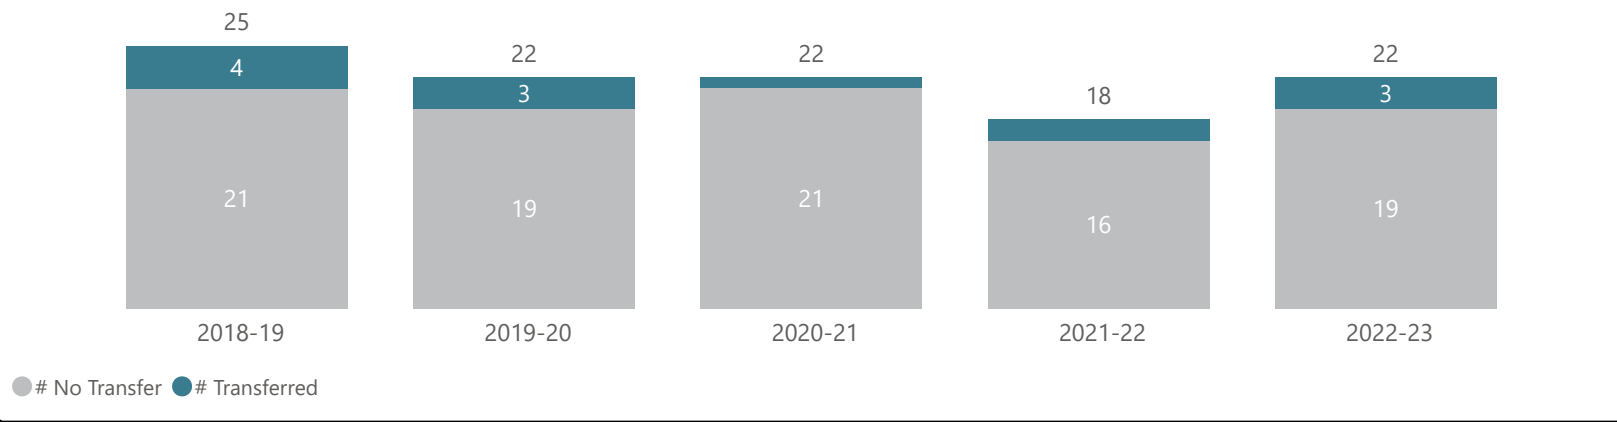

Radiologic Technology - AAS

2022-23 Graduates & Transfers

Average Age 23	Average GPA 3.51	# of Individual Grads 22	# of Grad Transfers 3	% of Total Grads 13.6%

No Transfer and # Transferred by Grad Year

Top Transfer Institutions & Transfer Majors (2018-19 - 2022-23)

Top Transfer Institutions

SUNY UPSTATE MEDICAL UNIVERSITY	6
PITT COMMUNITY COLLEGE	2
SUNY BINGHAMTON	2
ALFRED STATE COLLEGE	1
ANDERSON UNIVERSITY	1
BELLEVUE UNIVERSITY	1
ROCHESTER INSTITUTE OF TECHNOLOGY	1
SUNY BROOME COMMUNITY COLLEGE	1
SUNY HUDSON VALLEY COMMUNITY COLLEGE	1
SUNY ONEONTA	1
WEBER STATE UNIVERSITY	1
WESTERN GOVERNORS UNIVERSITY	1

Transfer Major	# of Transfers
MEDICAL IMAGING SCIENCES	6
INTEREST IN BIOLOGICAL SCIENCE	2
BIOLOGY	1
CONTINUING EDUCATION NON DEGRE	1
DIAGNOSTIC MEDICAL SONOGRAPHY	1
DIAGNOSTIC MEDICAL SONOGRAPHY (ULTRASOUND)	1
HEALTH SCIENCE MAJOR	1
HEALTH SCIENCES	1
HEALTHCARE MANAGEMENT	1
SPECIAL EDUCATION	1
WEB DEVELOPMENT AND MANAGEMENT	1