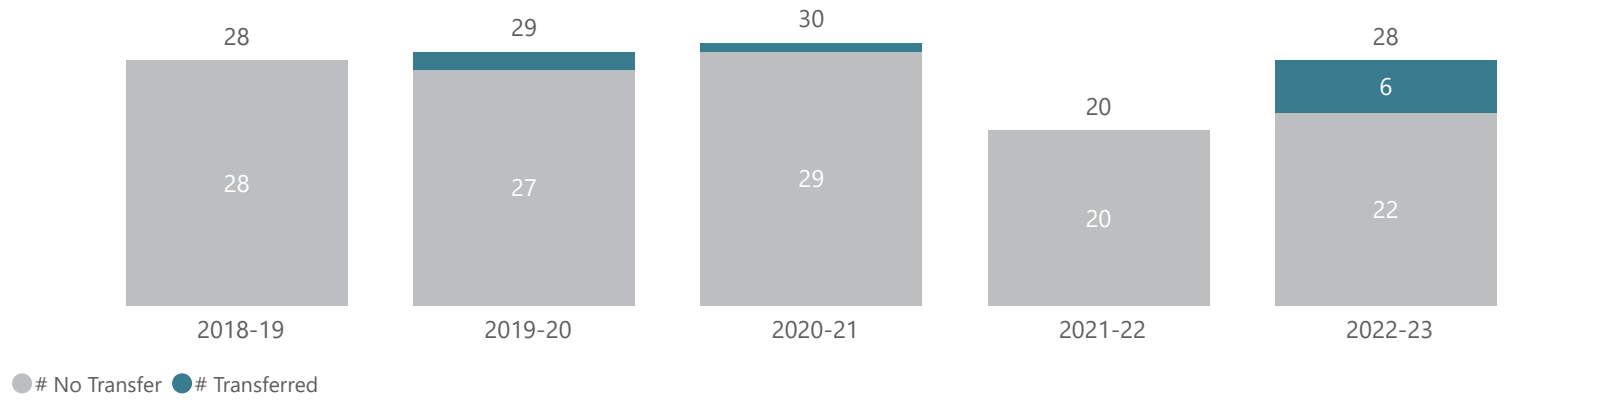

Dental Hygiene - AAS

2022-23 Graduates & Transfers

Average Age 24	Average GPA 3.23	# of Individual Grads 28	# of Grad Transfers 6	% of Total Grads 21.4%

No Transfer and # Transferred by Grad Year

Top Transfer Institutions & Transfer Majors (2018-19 - 2022-23)

Top Transfer Institutions

SUNY FARMINGDALE	6
PENNSYLVANIA COLLEGE OF TECHNOLOGY	2
SUNY BINGHAMTON	2
EXCELSIOR UNIVERSITY	1
LAKE WASHINGTON INSTITUTE OF TECHNOLOGY	1
SUNY ONONDAGA COMMUNITY COLLEGE	1
SUNY OSWEGO	1
SUNY POLYTECHNIC INSTITUTE	1
SYRACUSE UNIVERSITY	1
WICHITA STATE UNIVERSITY	1

Transfer Major	# of Transfers
DENTAL HYGIENE COMPLETION BS	6
DENTAL HYGIENE	2
BUSINESS ADMINISTRATION	1
DENTAL HYGIENE COMPLETION	1
ENGINEERING SCIENCE	1
HEALTHCARE ADMINISTRATION	1
INTEREST IN BIOLOGICAL SCIENCE	1
NOT APPLICABLE	1
NURSING BACCALAUREATE	1
ONLINE BUSINESS ADMIN BS	1