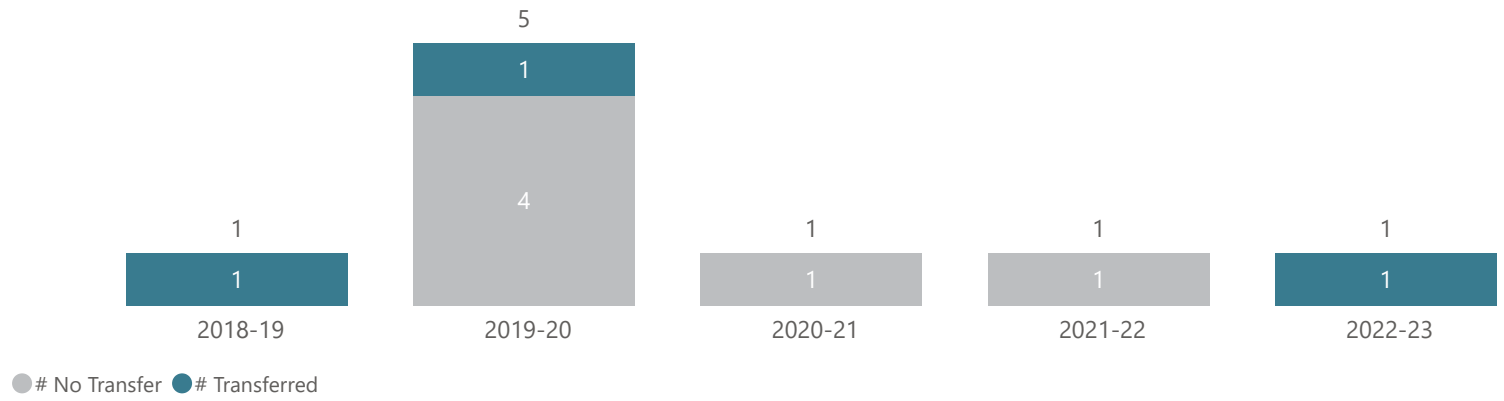

Office Technologies - CERT

2022-23 Graduates & Transfers

Average Age 36	Average GPA 4.00	# of Individual Grads 1	# of Grad Transfers 1	% of Total Grads 100.0%

No Transfer and # Transferred by Grad Year

Top Transfer Institutions & Transfer Majors (2018-19 - 2022-23)

Top Transfer Institutions