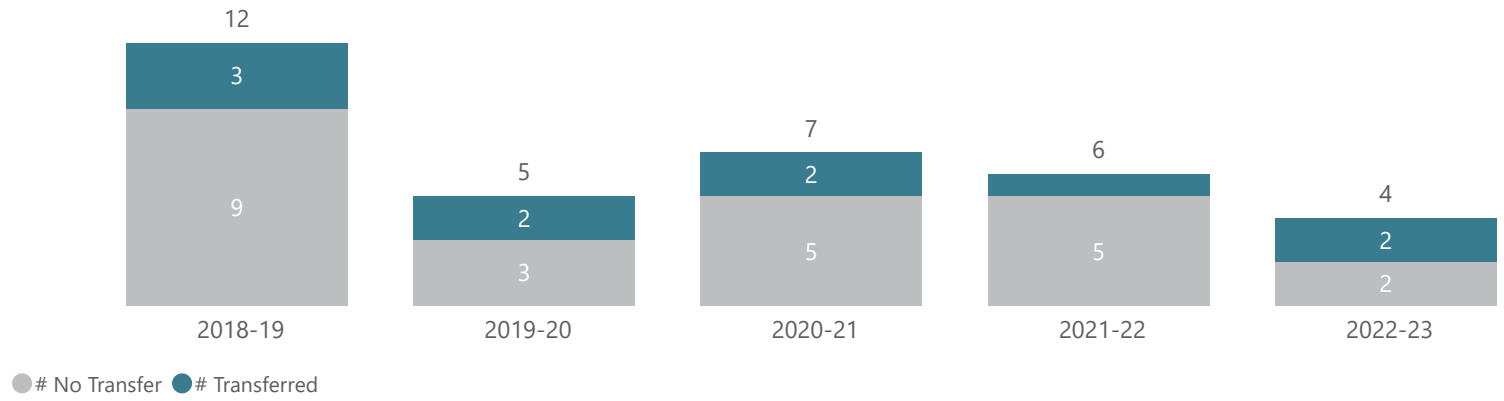

Mechanical Engineering Tech - AAS

2022-23 Graduates & Transfers

Average Age 23	Average GPA 3.04	# of Individual Grads 4	# of Grad Transfers 2	% of Total Grads 50.0%

No Transfer and # Transferred by Grad Year

Top Transfer Institutions & Transfer Majors (2018-19 - 2022-23)

Top Transfer Institutions

SUNY POLYTECHNIC INSTITUTE	4
SUNY BROOME COMMUNITY COLLEGE	3
SUNY BINGHAMTON	2
ALFRED STATE COLLEGE	1
INDIANA STATE UNIVERSITY	1
ROCHESTER INSTITUTE OF TECHNOLOGY	1
SUNY UNIVERSITY AT BUFFALO	1

Transfer Major

Transfer Major	# of Transfers
MECHANICAL ENGINEERING TECH	5
ENGINEERING SCIENCE	2
BA STATISTICS	1
ENGINEERING PHYSICS	1
MANUFACTURING TECHNOLOGY	1
MECHANICAL ENGINEERING	1
MECHANICAL ENGINEERING TECHNOL	1
MECHANICAL ENGINEERING TECHNOLOGY	1