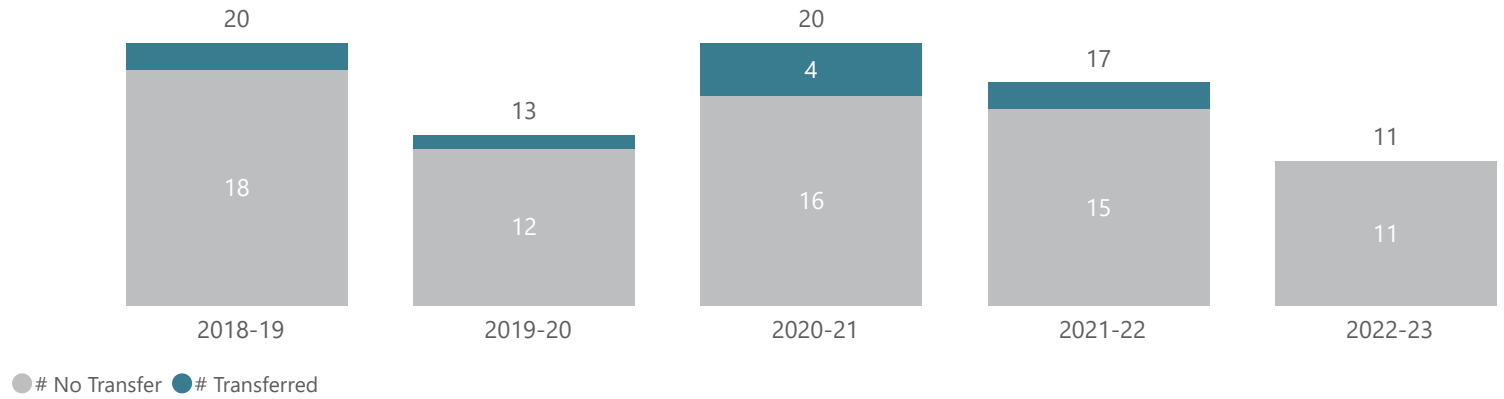

Physical Therapist Assistant - AAS

2022-23 Graduates & Transfers

Average Age 26	Average GPA 3.21	# of Individual Grads 11	# of Grad Transfers --	% of Total Grads --

No Transfer and # Transferred by Grad Year

Top Transfer Institutions & Transfer Majors (2018-19 - 2022-23)

Top Transfer Institutions

EXCELSIOR UNIVERSITY	4
SUNY BROOME COMMUNITY COLLEGE	2
ARIZONA STATE UNIVERSITY	1
BOISE STATE UNIVERSITY	1
CAPELLA UNIVERSITY	1
CUNY COLLEGE OF STATEN ISLAND	1
CUNY NEW YORK CITY COLLEGE OF TECHNOLOGY	1
SOUTHERN NEW HAMPSHIRE- 09WEEK	1
SUNY COLLEGE - CORTLAND	1
SUNY COLLEGE - GENESEO	1
SUNY COLLEGE OF TECHNOLOGY AT CANTON	1
SUNY UPSTATE MEDICAL UNIVERSITY	1
UTICA UNIVERSITY	1
WESTERN GOVERNORS UNIVERSITY	1

Transfer Major

Transfer Major	# of Transfers
NOT APPLICABLE	5
PSYCHOLOGY	2
EXERCISE SCIENCE	1
HEALTH CARE MANAGEMENT	1
HEALTH SCIENCES	1
INFORMATION TECHNOLOGY	1
NURSING	1
PHYSICAL THERAPIST ASSISTANT	1
PHYSICAL THERAPY	1
PRE CHILDHOOD SPECIAL EDUC	1
RADIOLOGIC TECH AND MEDICAL IMAGING	1