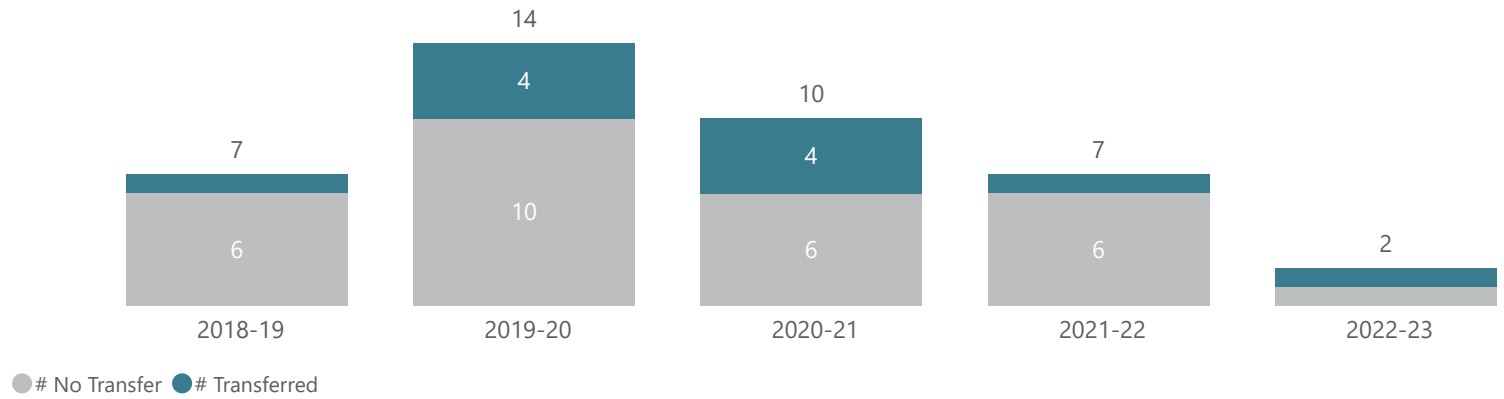

Chemical Dependency Counseling - CERT

2022-23 Graduates & Transfers

Average Age 38	Average GPA 3.39	# of Individual Grads 2	# of Grad Transfers 1	% of Total Grads 50.0%

No Transfer and # Transferred by Grad Year

Top Transfer Institutions & Transfer Majors (2018-19 - 2022-23)

Top Transfer Institutions