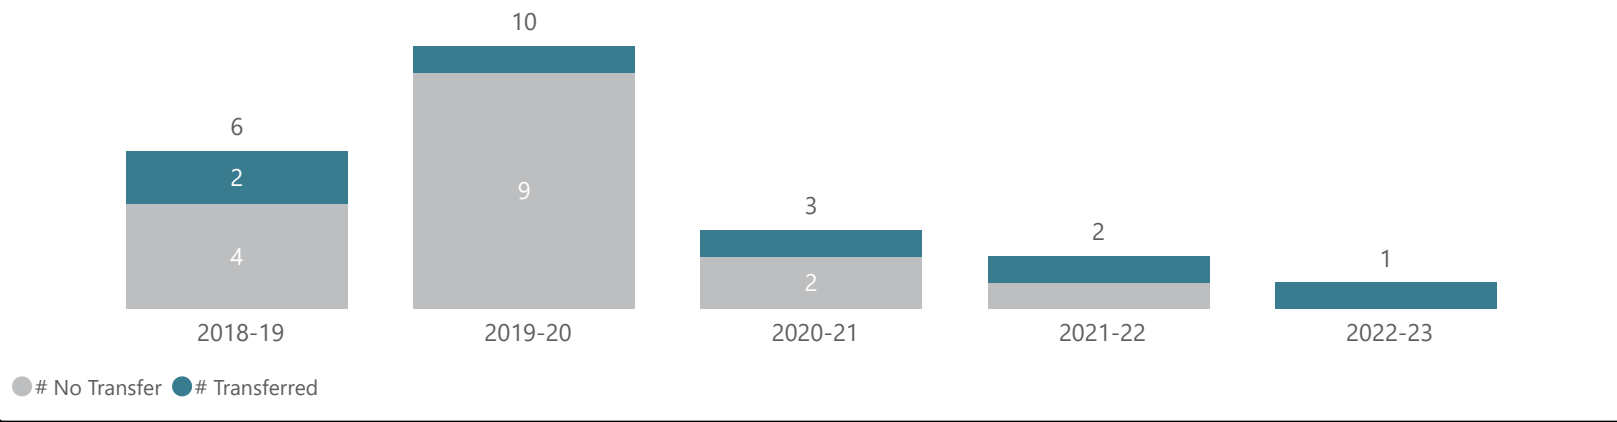

Event and Sports Entertainment Management - AOS

2022-23 Graduates & Transfers

Average Age 43	Average GPA 3.32	# of Individual Grads 1	# of Grad Transfers 1	% of Total Grads 100.0%

No Transfer and # Transferred by Grad Year