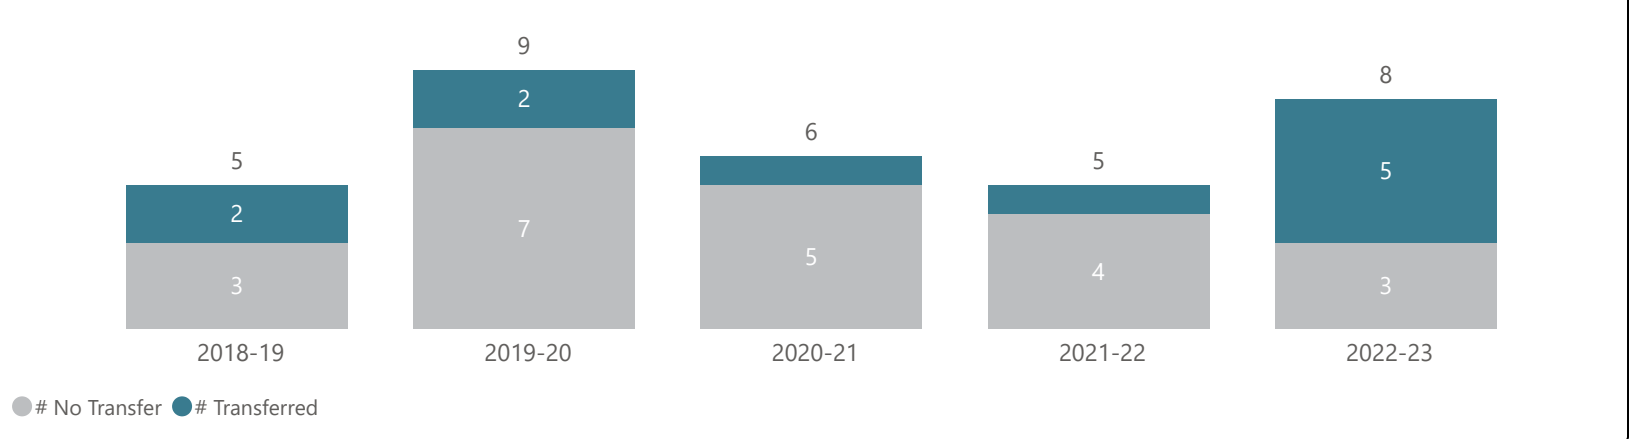

Electrical Engineering Tech - AAS

2022-23 Graduates & Transfers

Average Age 24	Average GPA 3.02	# of Individual Grads 8	# of Grad Transfers 5	% of Total Grads 62.5%

No Transfer and # Transferred by Grad Year

Top Transfer Institutions & Transfer Majors (2018-19 - 2022-23)

Top Transfer Institutions

EXCELSIOR UNIVERSITY	8
SUNY BINGHAMTON	2
SUNY BROOME COMMUNITY COLLEGE	2
AMERICAN PUBLIC UNIVERSITY SYSTEM	1
EMPIRE STATE UNIVERSITY	1
SUNY OSWEGO	1
SUNY POLYTECHNIC INSTITUTE	1
WESTERN GOVERNORS UNIVERSITY	1

Transfer Major	# of Transfers
NOT APPLICABLE	8
COMPUTER SCIENCE	2
COMPUTER ENGINEERING	1
ELECTRIC COMP ENGINEERING BS	1
ELECTRICAL ENGINEERING	1
ELECTRICAL ENGINEERING TECH	1
MUSIC RECORDING AND PRODUCTION	1
TECHNICAL MANAGEMENT	1