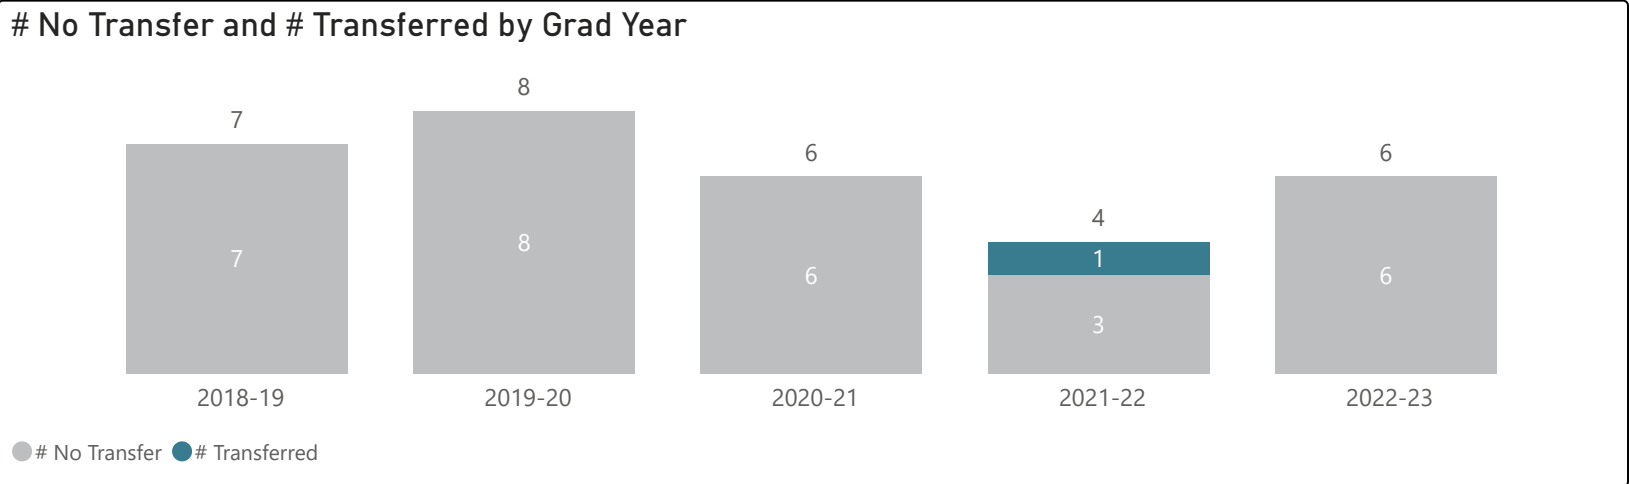

Health Information Technology - AAS

2022-23 Graduates & Transfers

Average Age 29	Average GPA 3.36	# of Individual Grads 6	# of Grad Transfers --	% of Total Grads --