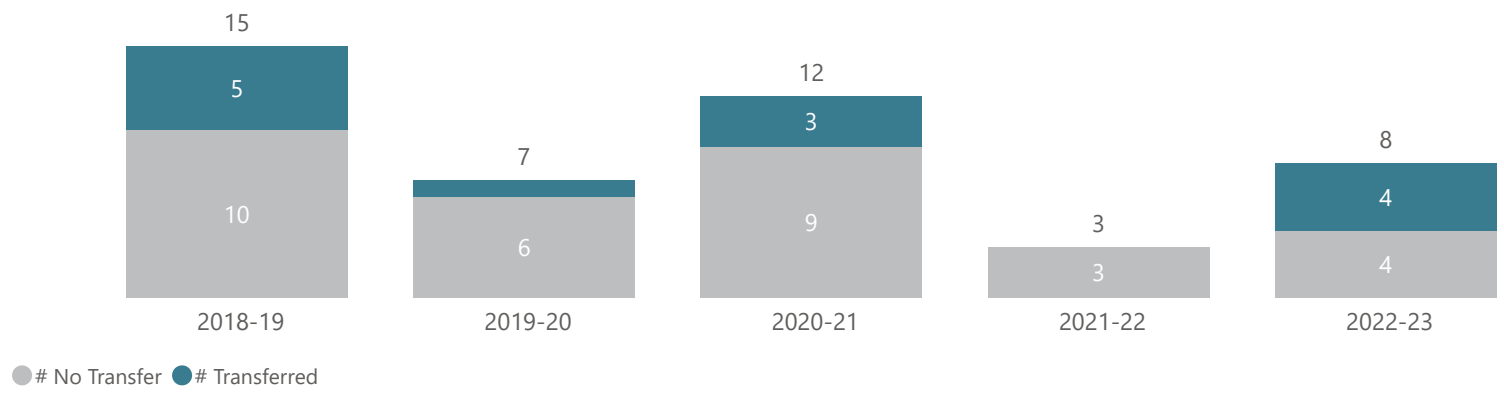

Paralegal - AAS

2022-23 Graduates & Transfers

Average Age 24	Average GPA 3.06	# of Individual Grads 8	# of Grad Transfers 4	% of Total Grads 50.0%

No Transfer and # Transferred by Grad Year

Top Transfer Institutions & Transfer Majors (2018-19 - 2022-23)

Top Transfer Institutions