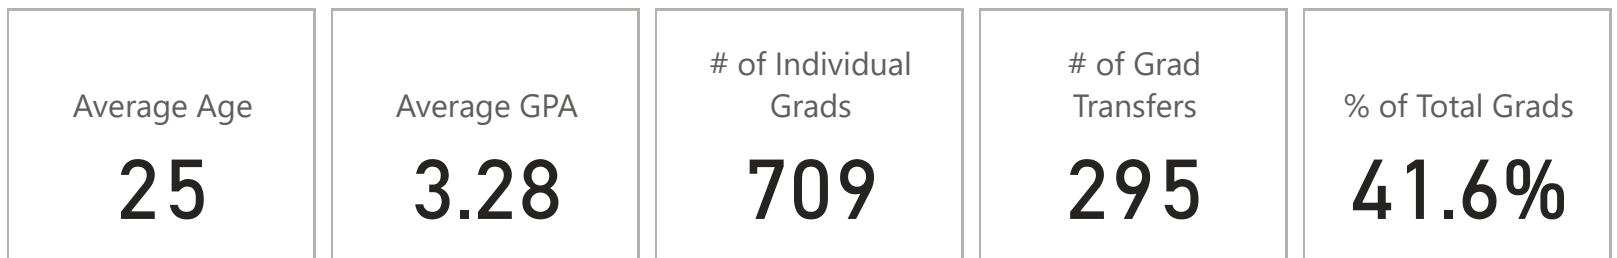

2022-23 Graduate Profile

Degree Type	# of Awards	% of Total Awards
Associate in Applied Science	341	46.08%
Associate in Arts	33	4.46%
Associate in Occupational Science	1	0.14%
Associate in Science	302	40.81%
Certificate	63	8.51%
Total	740	100.00%

Demographics of Graduates

Gender	# of Individual Grads	% of Total Grads
Female	458	64.60%
Male	251	35.40%
Total	709	100.00%

Residency Category	# of Individual Grads	% of Total Grads
Broome	431	60.79%
Other NYS County	120	16.93%
Tioga	59	8.32%
Out-of-State	43	6.06%
Chenango	41	5.78%
Delaware	10	1.41%
Cortland	4	0.56%
Unknown	1	0.14%
Total	709	100.00%