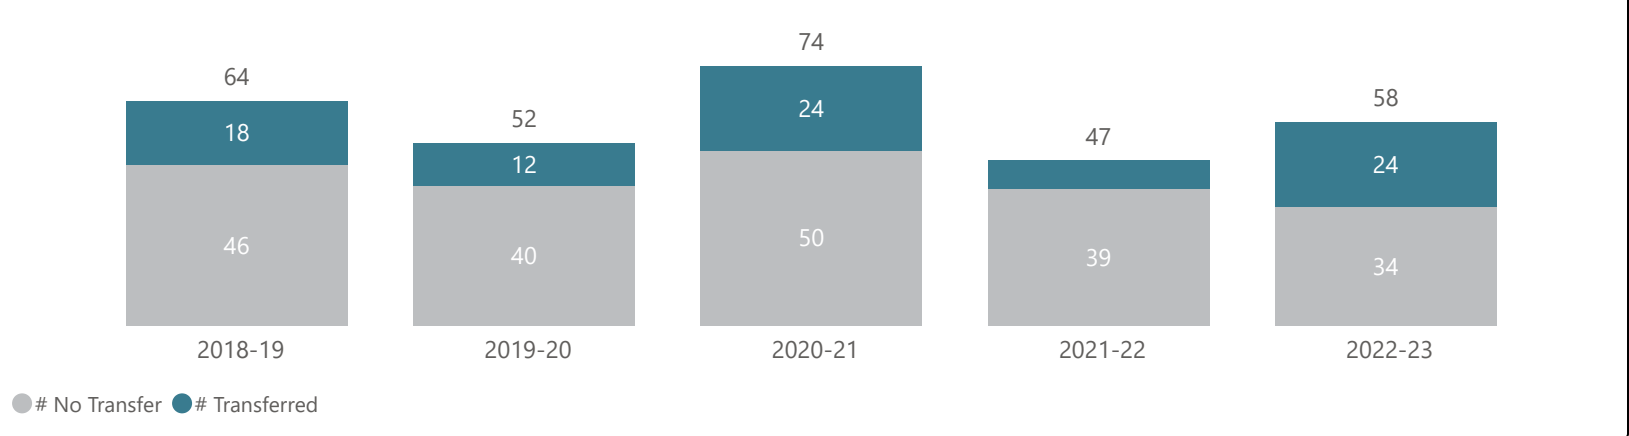

Nursing - AAS

2022-23 Graduates & Transfers

Average Age 27	Average GPA 3.23	# of Individual Grads 58	# of Grad Transfers 24	% of Total Grads 41.4%

No Transfer and # Transferred by Grad Year