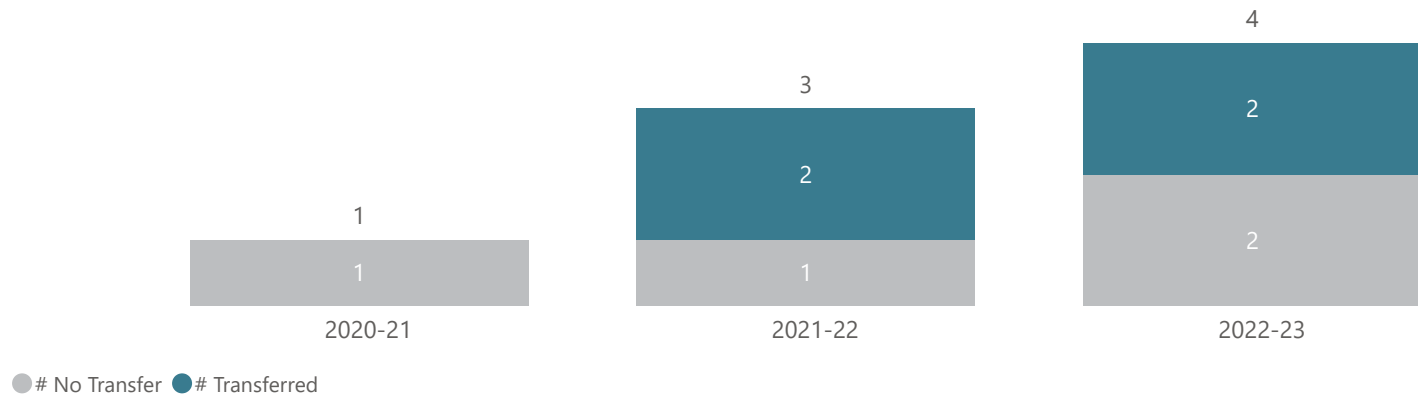

Web Development and Management - AAS

2022-23 Graduates & Transfers

Average Age 24	Average GPA 3.85	# of Individual Grads 4	# of Grad Transfers 2	% of Total Grads 50.0%

No Transfer and # Transferred by Grad Year

Top Transfer Institutions & Transfer Majors (2018-19 - 2022-23)

Top Transfer Institutions

BELLEVUE UNIVERSITY	1
MONROE COLLEGE - NEW ROCHELLE	1
SUNY BROOME COMMUNITY COLLEGE	1
WALDEN UNIVERSITY	1

Transfer Major	# of Transfers
CLINICAL MENTAL HEALTH COUNSEL	1
COMPUTER INFORMATION SYSTEMS	1
COMPUTER SCIENCE	1
WEB DEVELOPMENT	1