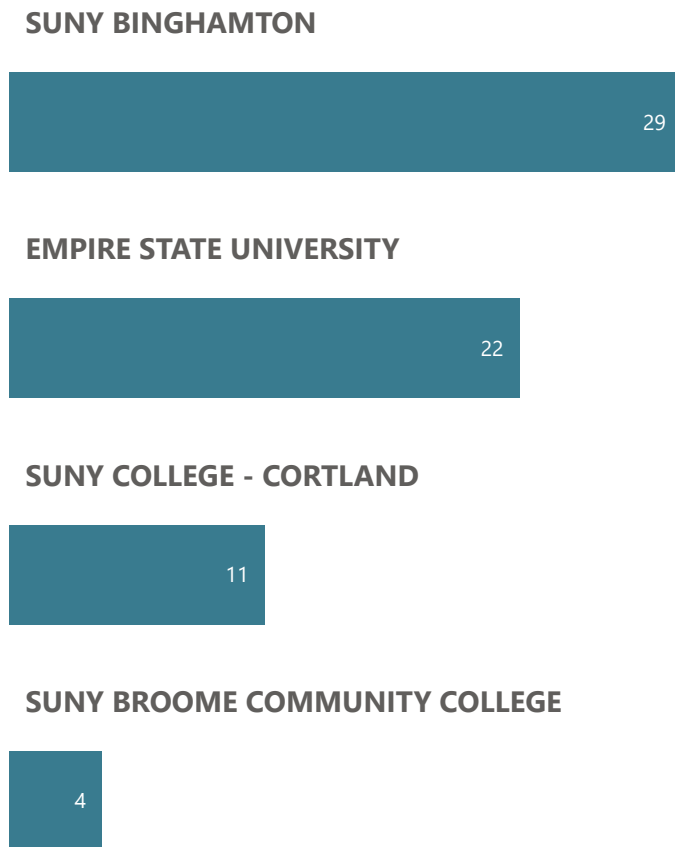

Transfer Major

of Transfers

Transfer Major	# of Transfers
PSYCHOLOGY	17
SOCIAL WORK	14
HUMAN DEVELOPMENT	13
COMMUNITY HUMAN SERVICES	10
BA PSYCHOLOGY	7
HUMAN SERVICES STUDIES	7
ADDICTION STUDIES	2
NOT APPLICABLE	2
PSYCHOLOGY BA	2