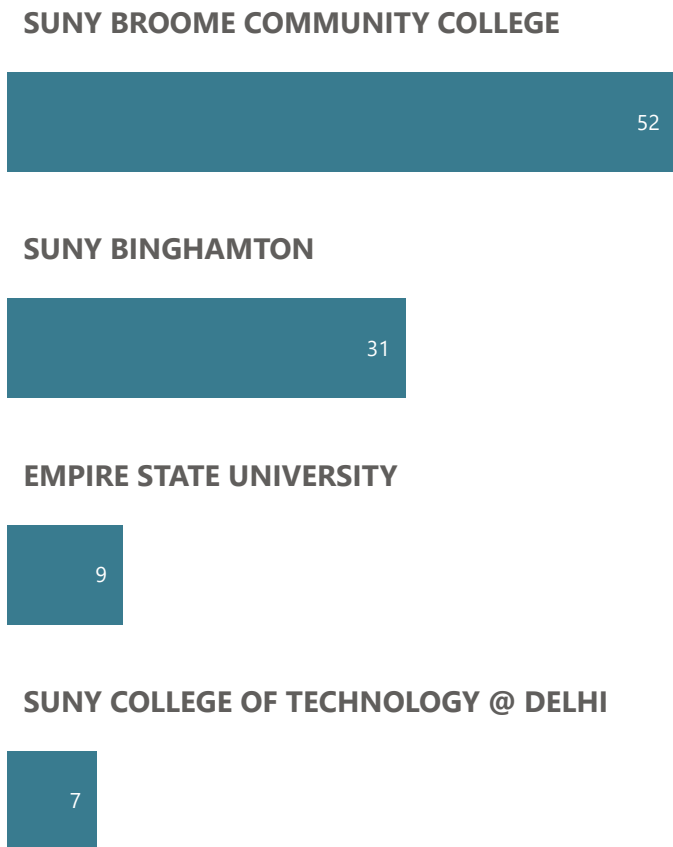

Transfer Major

of Transfers

Transfer Major	# of Transfers
NURSING	41
NURSING TRADITIONAL	7
BA BIOLOGICAL SCIENCES	6
PSYCHOLOGY	6
NOT APPLICABLE	5
PHYSICAL THERAPIST ASSISTANT	5
RADIOLOGIC TECHNOLOGY	5
HUMAN DEVELOPMENT	4
BA PSYCHOLOGY	3
BIOLOGY	3
EXERCISE SCIENCE	3
HEALTH SCIENCE	3
INDIVIDUAL STUDIES	3
NURSING RN TO BS ONLINE	3
NURSING RN TO BSN	3