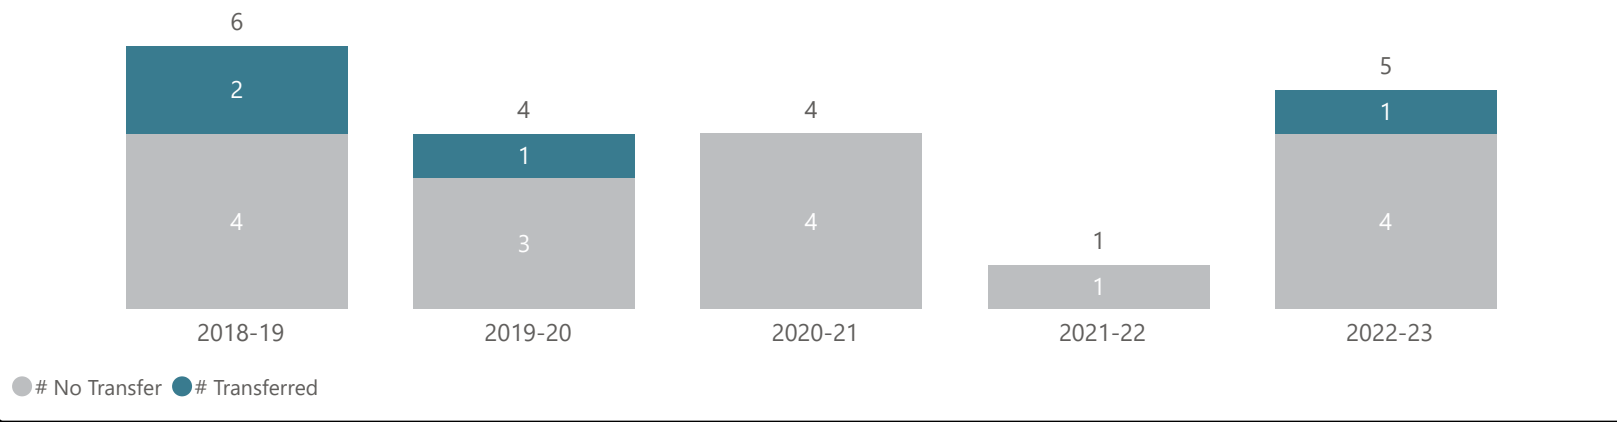

Paramedic - AAS

2022-23 Graduates & Transfers

Average Age 31	Average GPA 2.89	# of Individual Grads 5	# of Grad Transfers 1	% of Total Grads 20.0%

No Transfer and # Transferred by Grad Year

Top Transfer Institutions & Transfer Majors (2018-19 - 2022-23)