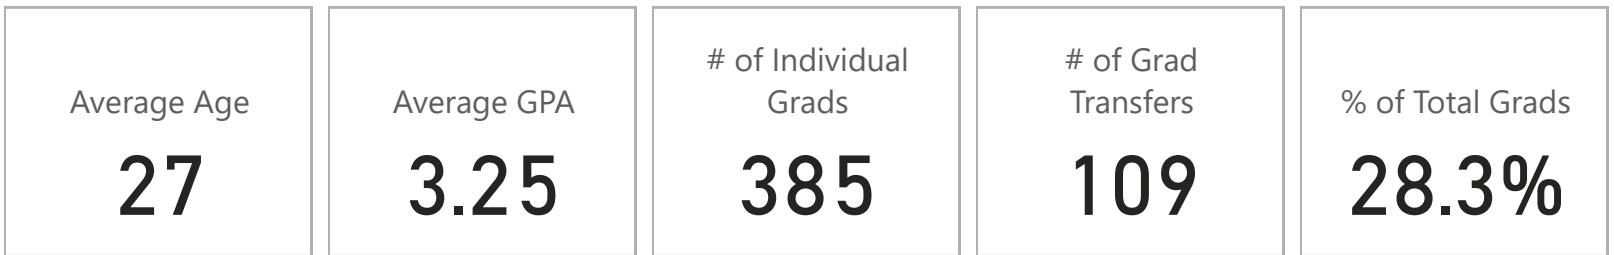

Career Program Graduates & Transfers

The Associate in Applied Science (AAS) and the Associate in Occupational Studies (AOS) degrees are intended for students who seek employment immediately after graduation. Certificate programs are designed to prepare students for immediate entry into an occupation or to enhance knowledge and skills.

Note: Transfer numbers will be typically much lower for these programs as compared to the AA and AS degrees, which are designed specifically for transfer. However, as students may transfer at some point after SUNY Broome, they are included within the report.

2022-23 Graduates & Transfers

Degree Type	# of Awards	% of Total Awards
Associate in Applied Science	341	84.20%
Associate in Occupational Science	1	0.25%
Certificate	63	15.56%
Total	405	100.00%