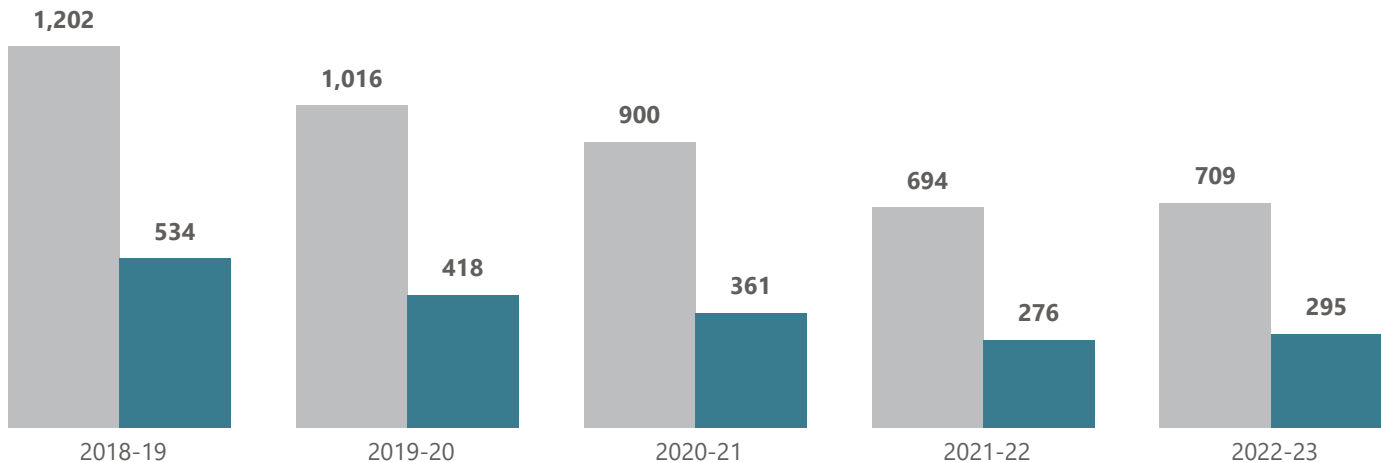

### Demographics of Graduates

Gender	# of Individual Grads	% of Total Grads
Female	458	64.60%
Male	251	35.40%
<b>Total</b>	<b>709</b>	<b>100.00%</b>

Residency Category	# of Individual Grads	% of Total Grads
Broome	431	60.79%
Other NYS County	120	16.93%
Tioga	59	8.32%
Out-of-State	43	6.06%
Chenango	41	5.78%
Delaware	10	1.41%
Cortland	4	0.56%
Unknown	1	0.14%
<b>Total</b>	<b>709</b>	<b>100.00%</b>

### Total Graduates & Transfer Trends

● # of Individual Grads ● # of Grad Transfers