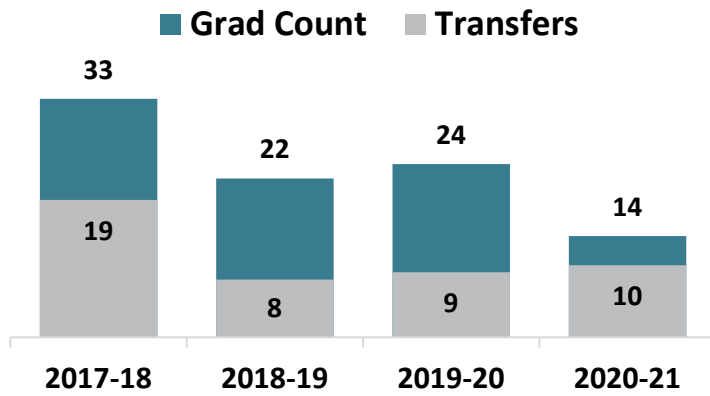

Visual Communication Arts – AS Graduate Transfers

2020-21 Transfer Rate