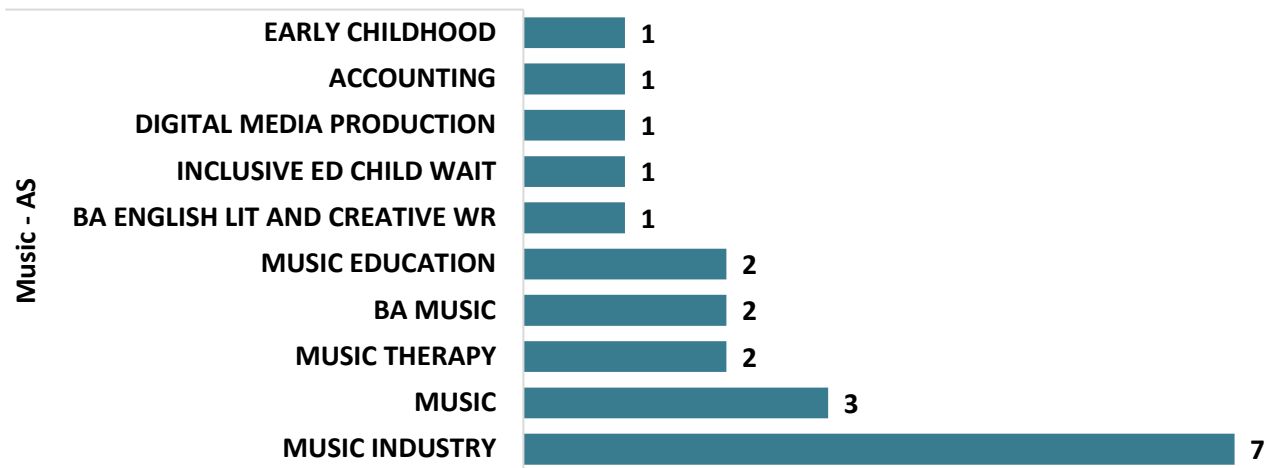

Top Transfer Majors - 2017-18 through 2020-21