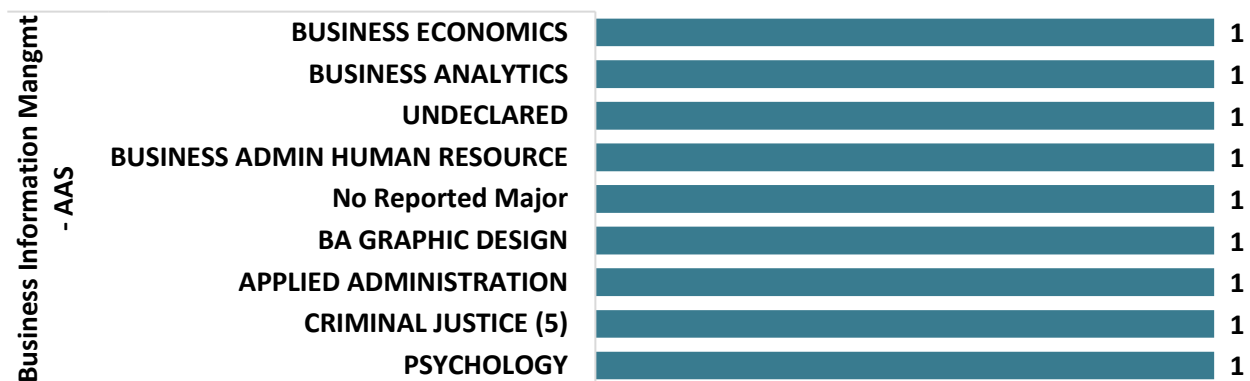

Top Transfer Majors - 2017-18 through 2020-21