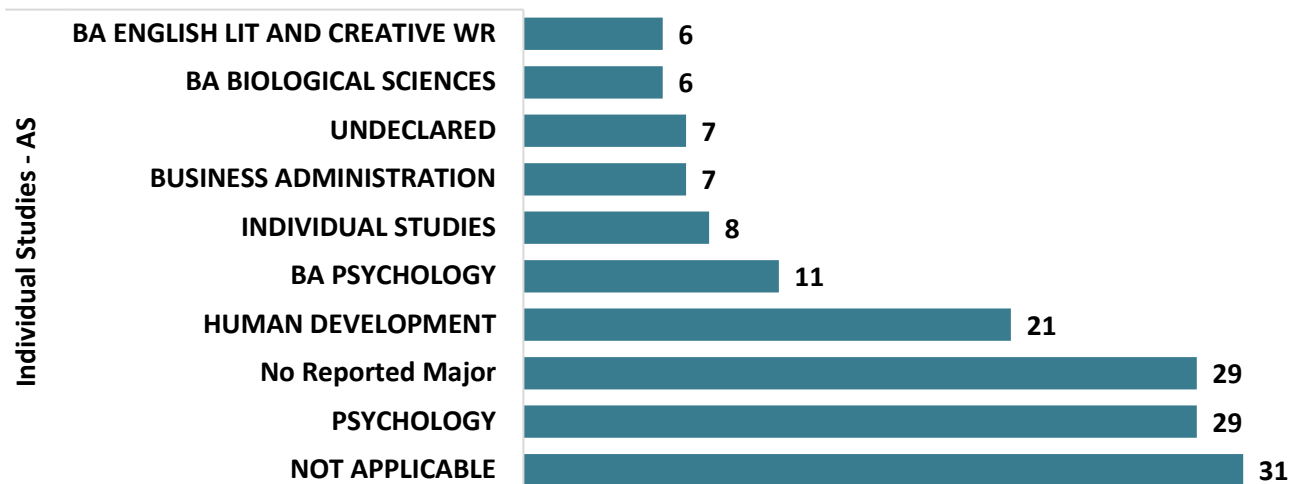

Top Transfer Majors - 2017-18 through 2020-21