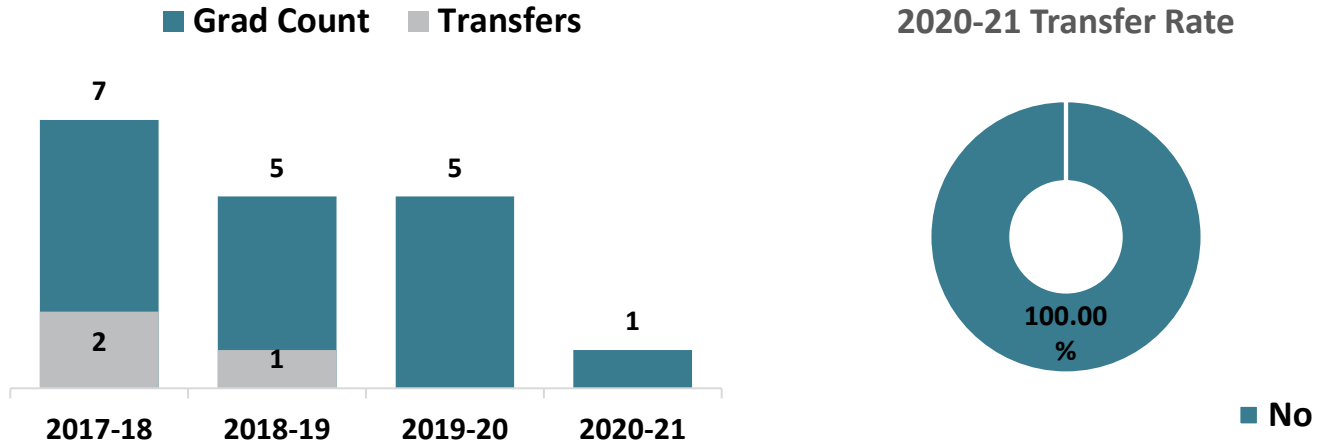

Bus Admin: International Business - AS Graduate Transfers