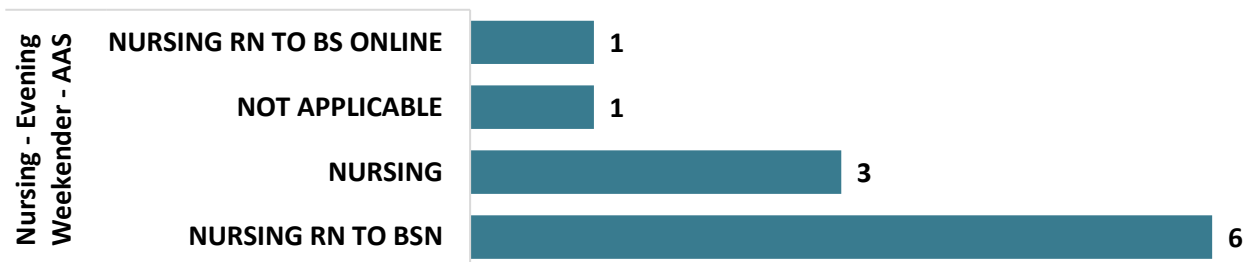

Top Transfer Majors - 2017-18 through 2020-21