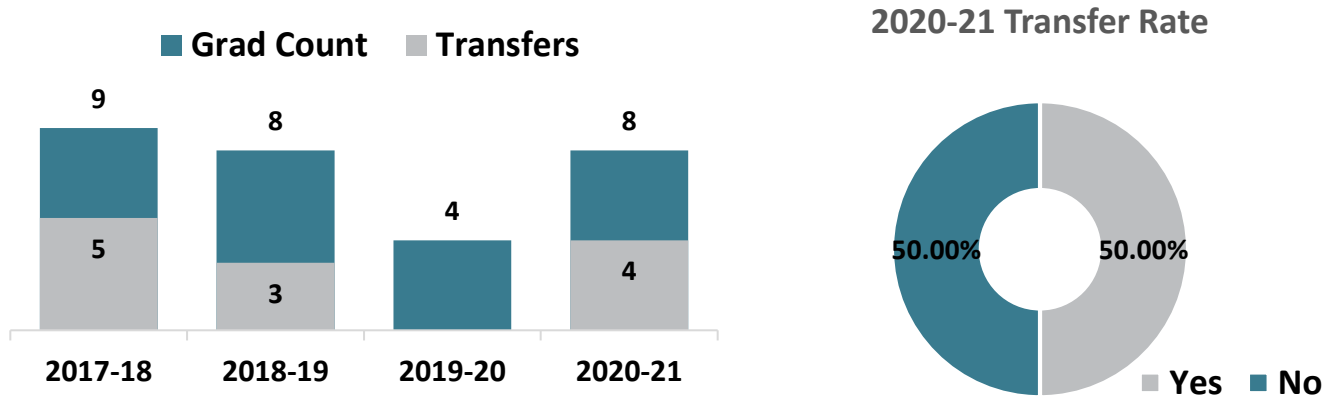

Criminal Justice: Corrections – AS Graduate Transfers