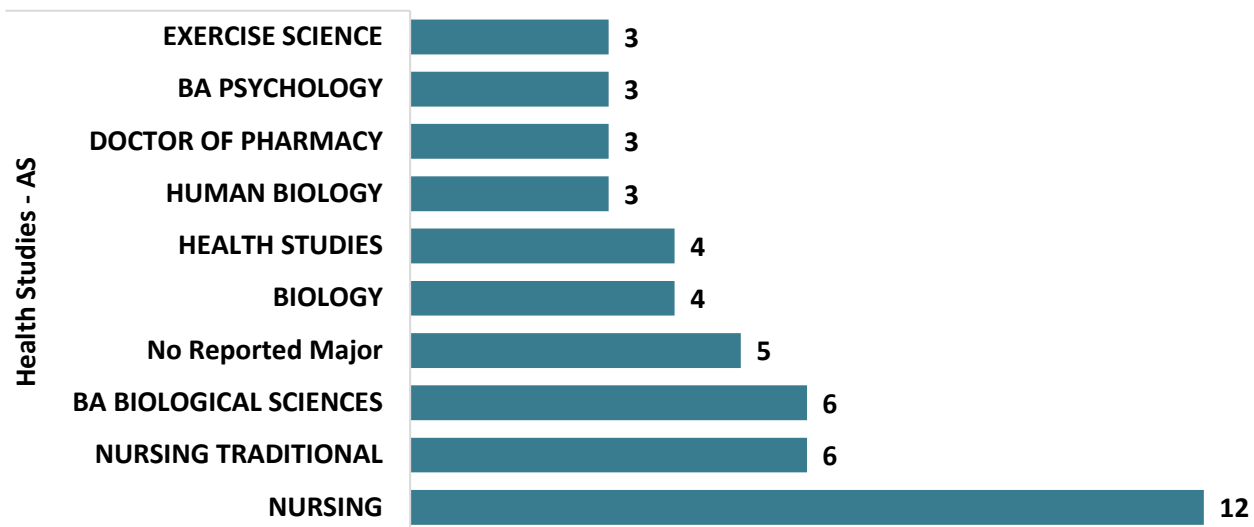

Top Transfer Majors - 2017-18 through 2020-21