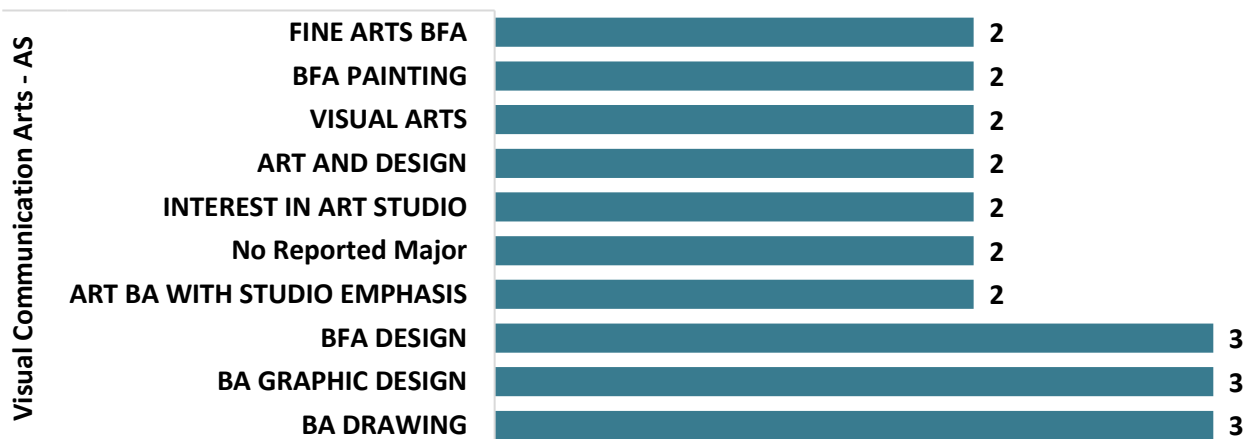

Top Transfer Majors - 2017-18 through 2020-21