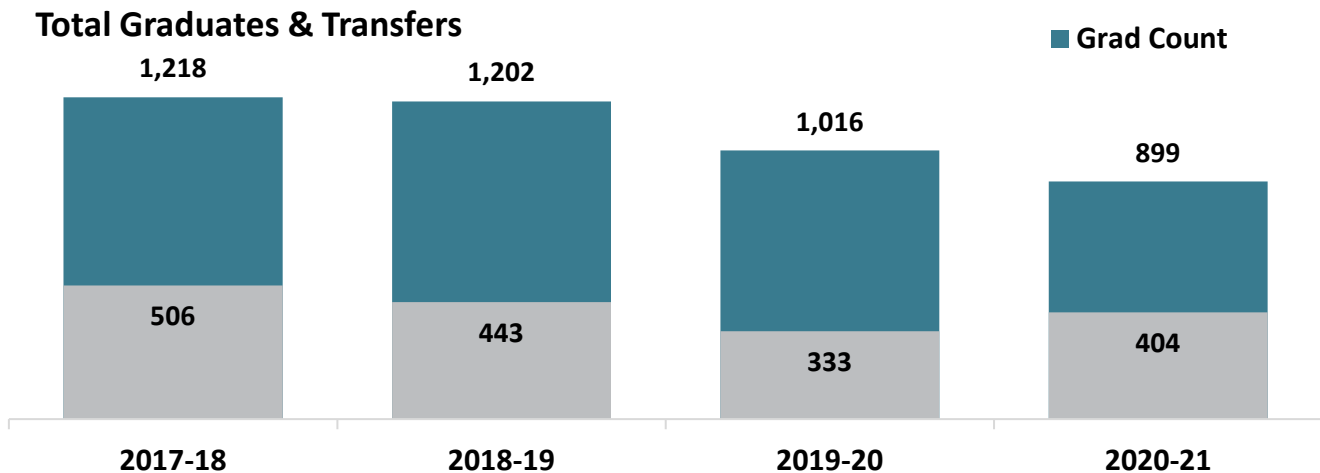

2020-21 Graduate Profile

Degrees or Certificates Awarded

	935
Associate in Applied Science (AAS)	395 42.2% of Total
Associate in Occupational Science (AOS)	9 1.0% of Total
Associate in Science (AS)	419 44.8% of Total
Associate in Arts (AA)	36 3.9% of Total
Certificate (CERT)	76 8.1% of Total

Demographics of Graduates

	935
Female	612 65.5% of Total
Male	323 34.5% of Total
From Broome County	568 60.7% of Total
Average Age	26 Years Old
Average GPA	3.22

National Student Clearinghouse Student Transfer Data

Number of Individual Graduates	899
Number Transferred	404 44.9% of Total Graduates

Graduate & Transfer Trends