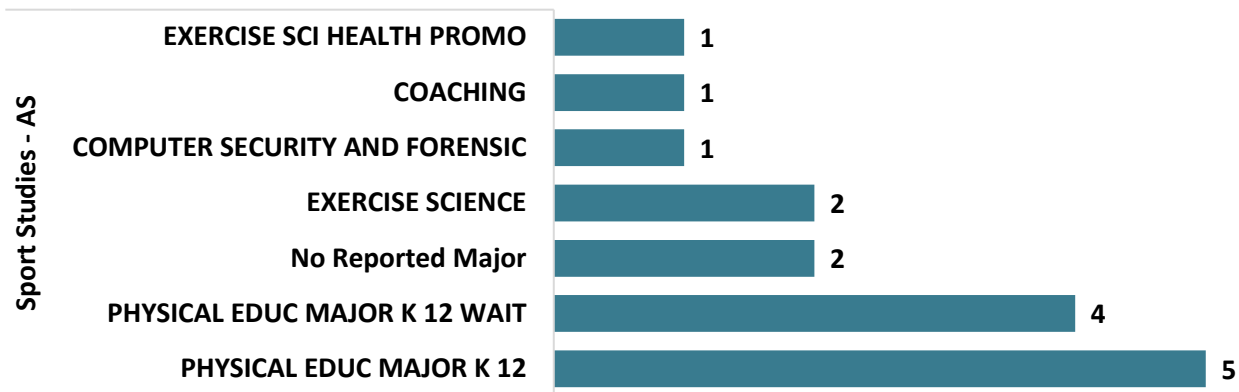

Top Transfer Majors - 2017-18 through 2020-21