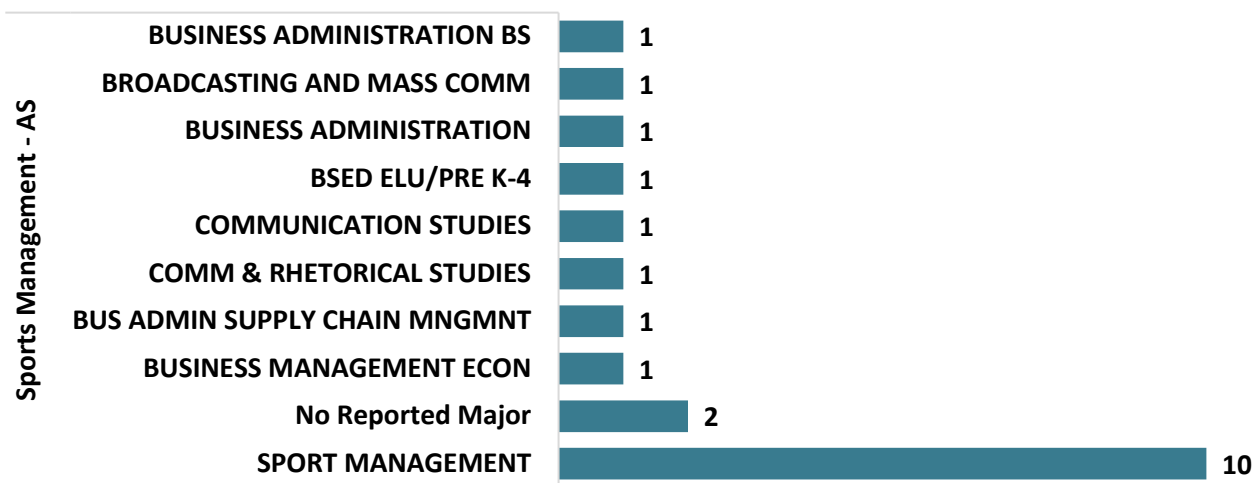

Top Transfer Majors - 2017-18 through 2020-21