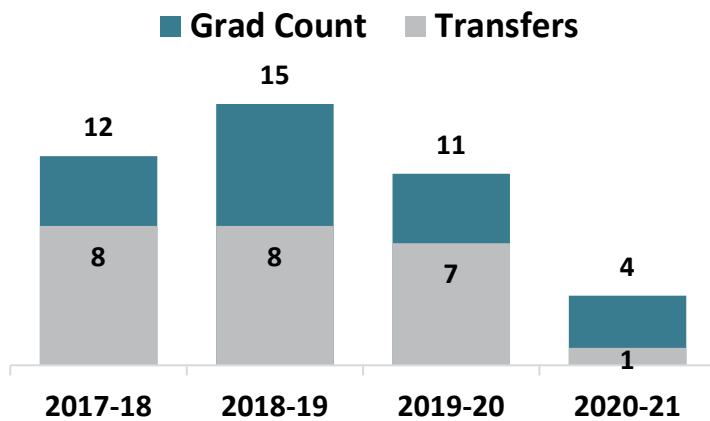

Sports Management – AS Graduate Transfers

2020-21 Transfer Rate