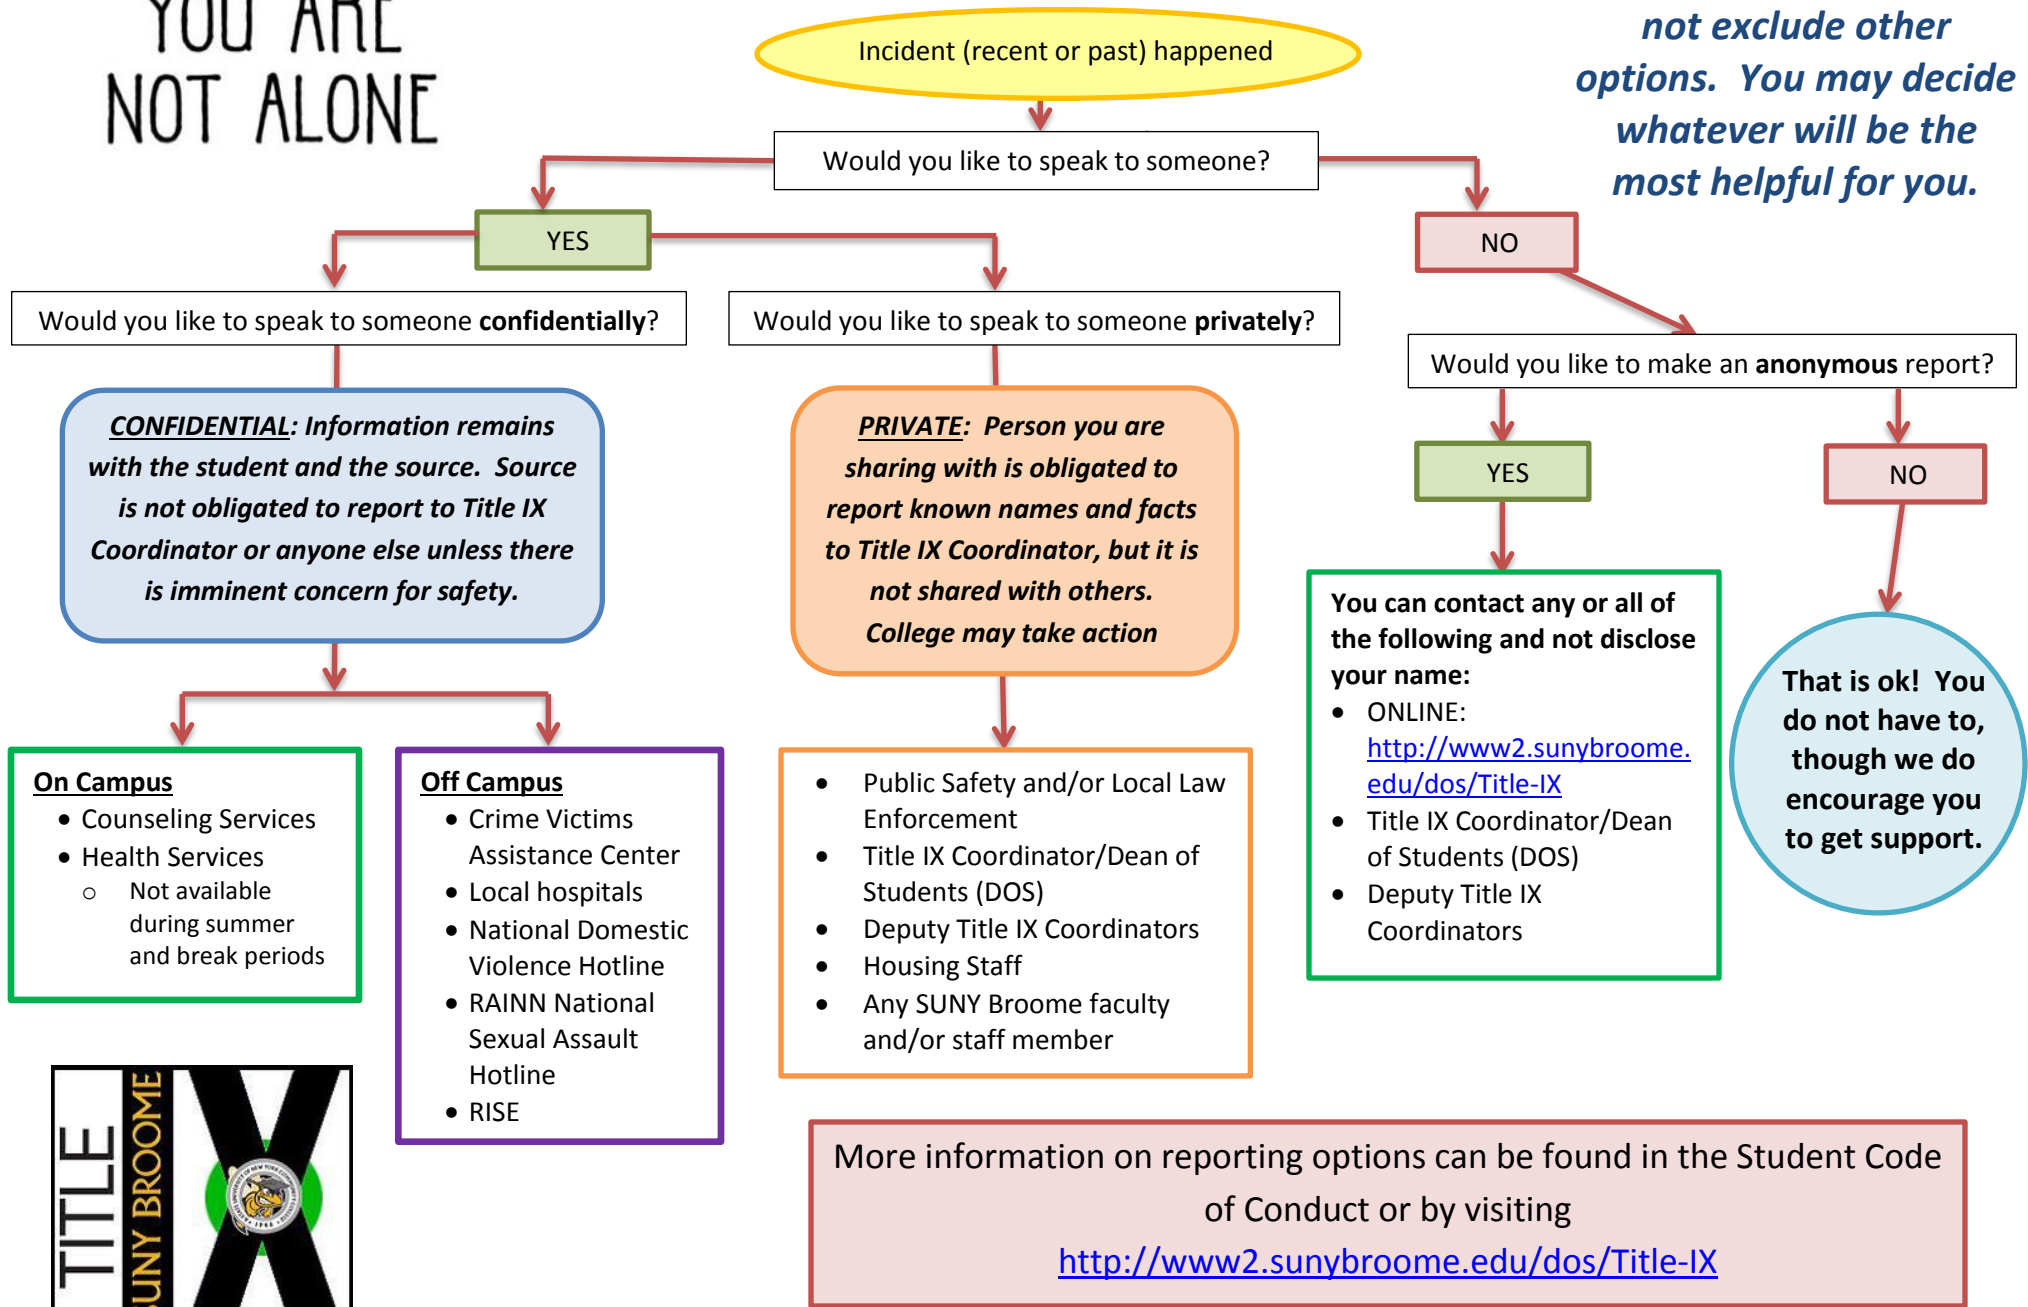

SUNY BROOME COMMUNITY COLLEGE

SEX and GENDER DISCRIMINATION, SEXUAL HARASSMENT, and/or SEXUAL VIOLENCE REPORTING OPTIONS

YOU ARE NOT ALONE

Choosing one route does not exclude other options. You may decide whatever will be the most helpful for you.

More information on reporting options can be found in the Student Code of Conduct or by visiting <http://www2.sunybroome.edu/dos/Title-IX>